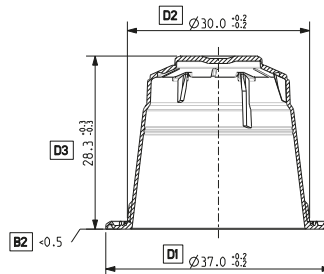

INITIA EVO THE CHOICE

- Moulded in PBT, enhanced oxygen barrier
- Available also Stacked
- Our original opening system by Bisio Progetti, makes extraction easier and reduces opening force
- High degree in compatibility with coffee machines
- Patented sealing ring secures the correct positioning inside the brewing chamber and prevents from leaking
- Available in different colors
- Recommended with ground coffee

INITIA EVO IN DETAILS

- PBT material, oxygen barrier
- Weight 2,2g
- Compatible with all NESPRESSO® machines
- Internal volume 13,2 cc

INITIA EVO DIMENSION

NOT STACKED

STACKED

7 PCS

60.000pcs/pallet
2.500pcs/box