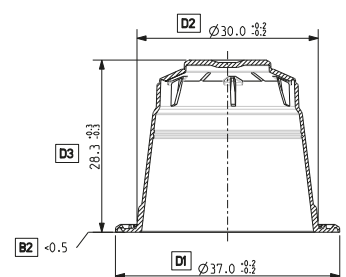

INITIA EVO IN DETAILS

- PBT material, oxygen barrier
- Weight 2,2g
- Compatible with all NESPRESSO® machines
- Internal volume 13,2 cc

INITIA EVO DIMENSION

NOT STACKED

STACKED

7 PCS

60.000pcs/pallet
2.500pcs/box