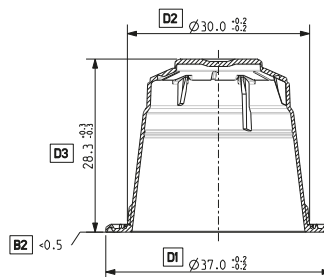

INITIA EVO THE CHOICE

- Moulded in PBT, enhanced oxygen barrier
- Available also Stacked
- Our original opening system by Bisio Progetti, makes extraction easier and reduces opening force
- High degree in compatibility with coffee machines
- Patented sealing ring secures the correct positioning inside the brewing chamber and prevents from leaking
- Available in different colors
- Recommended with ground coffee

INITIA EVO IN DETAILS

- PBT material, oxygen barrier
- Weight 2,2g
- Compatible with all NESPRESSO® machines
- Internal volume 13,2 cc

INITIA EVO DIMENSION

NOT STACKED

STACKED

7 PCS

60.000pcs/pallet
2.500pcs/box