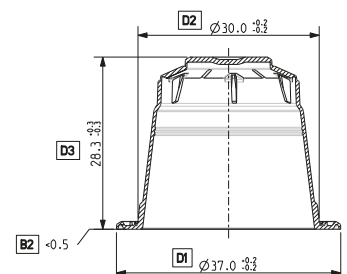

INITIA EVO IN DETAILS

- PBT material, oxygen barrier
- Weight 2,2g
- Compatible with all NESPRESSO® machines
- Internal volume 13,2 cc

INITIA EVO DIMENSION

NOT STACKED

STACKED

7 PCS

60.000pcs/pallet
2.500pcs/box