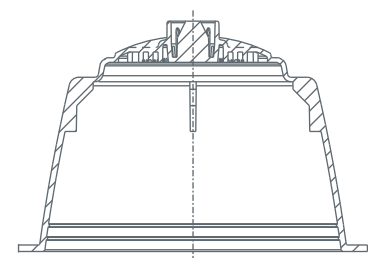

54 mm
diameter
capsule

Coffee and solubles **Capsule**

BEVERAGE APPLICATIONS:

- Coffee
- Hot chocolate
- Tea
- Infusions
- Soluble drinks
- ...anything you want

Unique and patented capsule opening system

- It works in any standard dispensing machine
- Two designs were studied to accommodate either coffee or other beverage, as shown

The future in dispensing has arrived!

***Bisio*progetti**
— a *Guala Group* company —

Bisio Progetti S.p.A.
Via Enzo Ferrari, 49
Zona Industriale D3
15121 Alessandria Italy
Tel. +39 0131 244411
Fax +39 0131 244466
www.bisioprogetti.it
e-mail: info@bisioprogetti.it