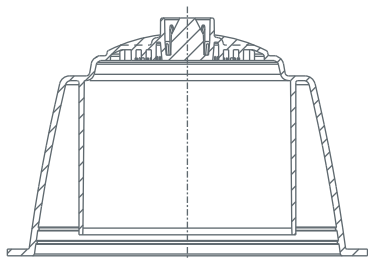

54 mm
diameter
capsule

Coffee and solubles
Capsule

**Fill our capsule
with your product!**

The new 54 mm diameter compatible capsule for coffee and long drinks with a unique and patented opening system. It is available in two different versions for coffee and solubles

***Bisio*progetti**
— a Guala Group company —

54 mm
diameter
capsule

Coffee and solubles **Capsule**

BEVERAGE APPLICATIONS:

- Coffee
- Hot chocolate
- Tea
- Infusions
- Soluble drinks
- ...anything you want