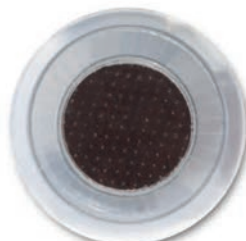

54 mm
diameter
capsule

Coffee and solubles **Capsule**

BEVERAGE APPLICATIONS:

- Coffee
- Hot chocolate
- Tea
- Infusions
- Soluble drinks
- ...anything you want

Unique and patented capsule opening system

- It works in any standard dispensing machine
- Two designs were studied to accommodate either coffee or other beverage, as shown

The future in dispensing has arrived!

***Bisio*progetti**
— a *Guala Group* company —

Bisio Progetti S.p.A.
Via Enzo Ferrari, 49
Zona Industriale D3
15121 Alessandria Italy
Tel. +39 0131 244411
Fax +39 0131 244466
www.bisioprogetti.it
e-mail: info@bisioprogetti.it