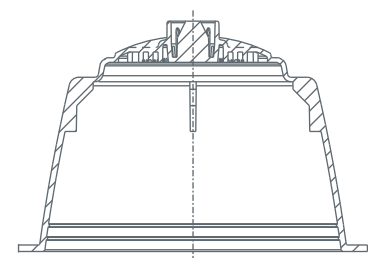

54 mm
diameter
capsule

Coffee and solubles
Capsule

**Fill our capsule
with your product!**

The new 54 mm diameter compatible capsule for coffee and long drinks with a unique and patented opening system. It is available in two different versions for coffee and solubles

***Bisio*progetti**
— a Guala Group company —

54 mm
diameter
capsule

Coffee and solubles **Capsule**

BEVERAGE APPLICATIONS:

- Coffee
- Hot chocolate
- Tea
- Infusions
- Soluble drinks
- ...anything you want