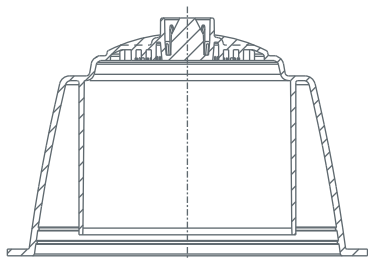

**54 mm**  
diameter  
capsule

Coffee and solubles  
**Capsule**

**Fill our capsule  
with your product!**

**The new 54 mm diameter** compatible capsule for coffee and long drinks with a unique and patented opening system. It is available in two different versions for coffee and solubles

***Bisio*progetti**  
— a Guala Group company —

**54 mm**  
diameter  
capsule